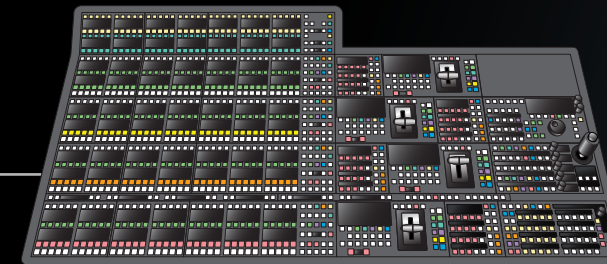

3D Display

Kayenne
ClipStore
K2 Summit™
K2 Solo™

Kayenne

Publish

MediaFUSE® FX
Live-to-Web
Highlight Clip or Montage

Record and Replay

K2 Dyno™ Production Assistant

NEW! K2 Dyno Replay Controllers
(Faster and More Powerful)