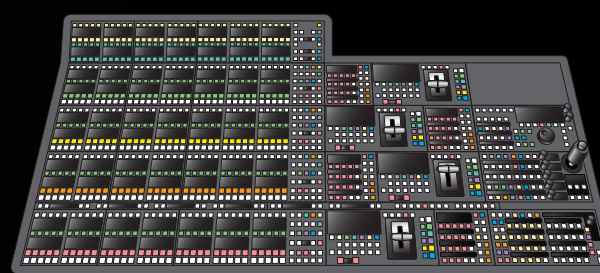

Kayenne Video Production Center